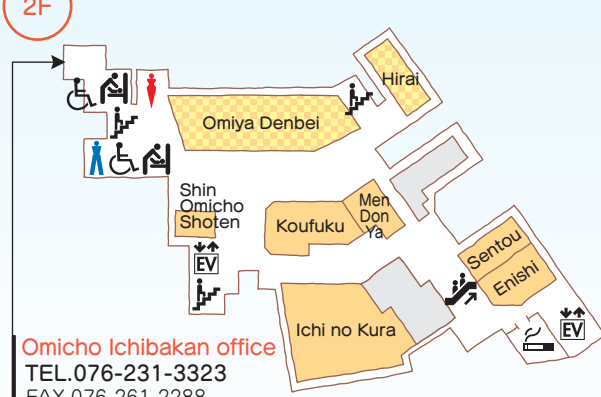

ENTRANCE and EXIT
Omicho Parking
076-263-7918

Omicho Ichibakan Bldg Floor Guide

B1F Restaurant, Food and Daily Commodity Floor
(9:00am to 8:00pm)

2F Restaurant Floor (11:00am to 11:00pm)

Omicho Ichibakan office
TEL.076-231-3323
FAX.076-261-2288

- Restaurant/Café
- Sushi/Seafood Restaurant
- Fresh Fish
- Dried/Salted Products
- Meat
- Processed Food
- Fruit and Vegetables
- Flowers
- Confectionery
- Clothing
- Daily Commodities
- Other
- empty stores
- Cart Pool
- Bicycle Parking Area
- Elevator
- Escalator
- Stairs
- Wheelchair Accessible
- Toilet
- Baby Changing Station
- Locker
- Bank
- Home Delivery
- Smoking Area
- Musashi Information corner